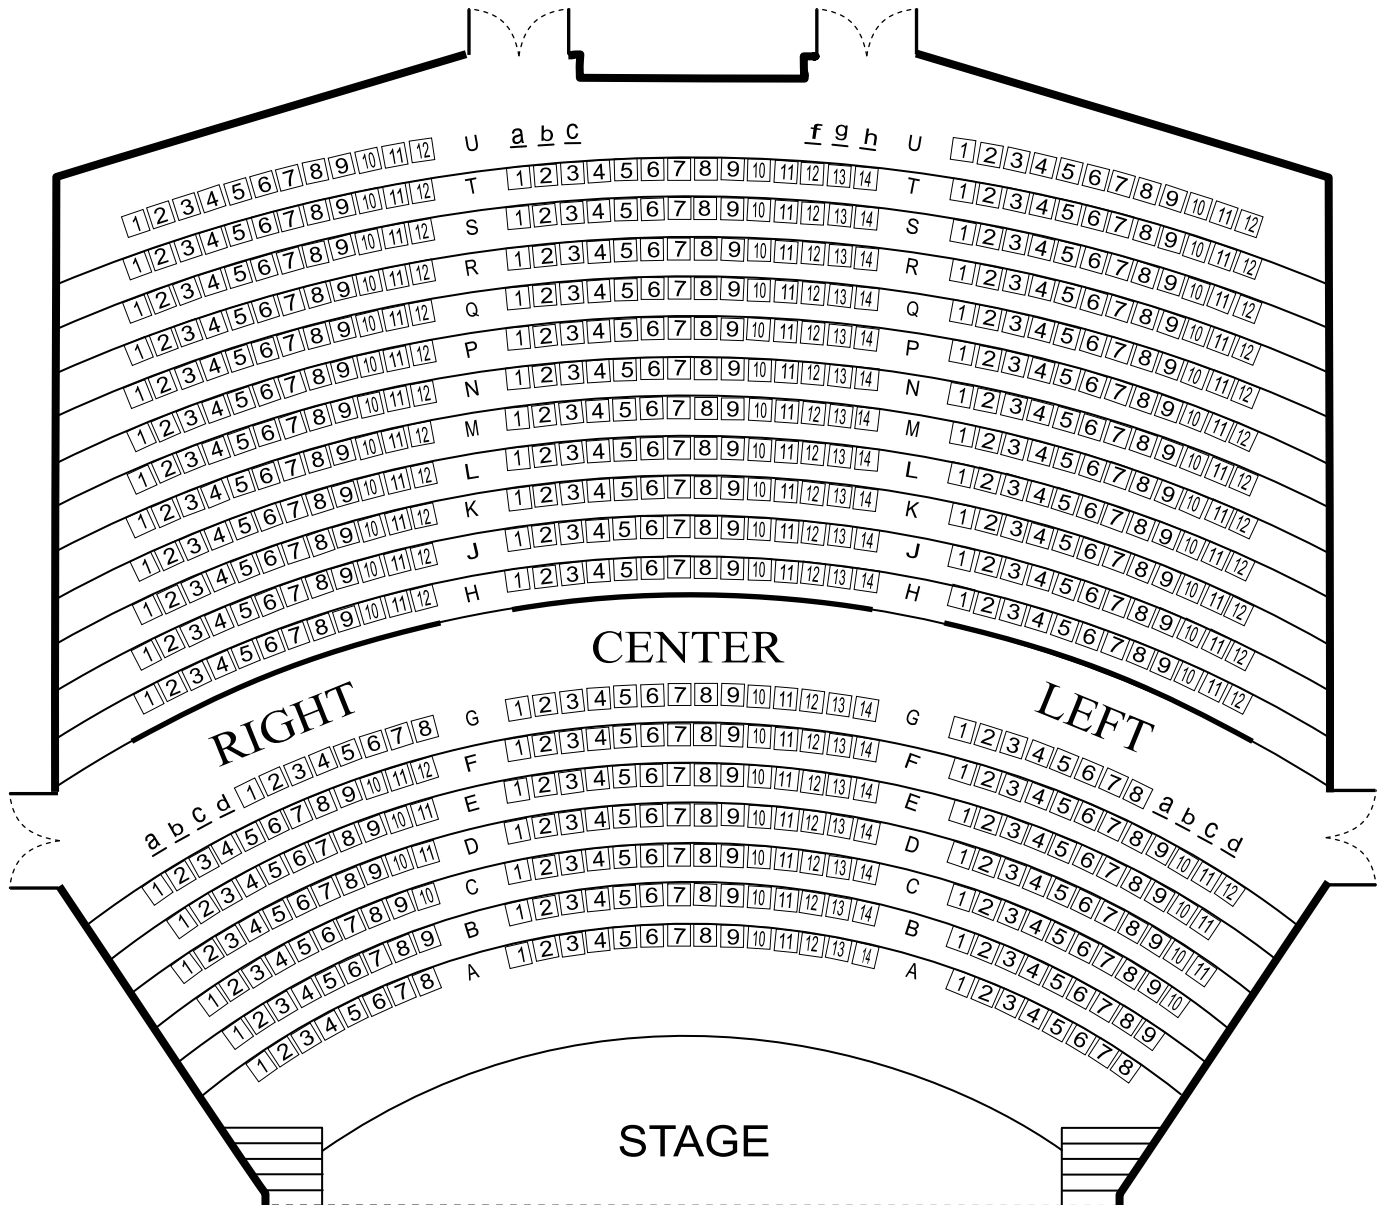

Liberty **P**erforming **A**rts **T**heatre

LPAT.org • 1600 S Withers Rd, Liberty, MO 64068

Seating Chart

SEATING COUNTS

Upper Right	144	Lower Right	73	
Upper Center	160	Lower Center	98	Regular Seats
Upper Left	144	Lower Left	73	Added Chairs
Upper	448	Lower	244	Max Capacity
				725